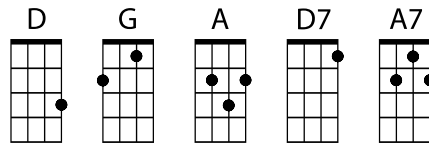

George Hinchliffe's

Ukulele Orchestra of Great Britain

My Boy Lollipop

(Robert Spencer)

GCEA

ADF#B

Verse 1	D	G	A	D	G	A
	D	G	A	D	G	A
Verse 2	D	G	A	D	G	A
	D	G	A	D	D7	
Middle	G	G		D	D7	
	G	G		A7	A7	/ ↗ ↘ :
Last verse	D	G	A	D	G	A
	D	G	A	D	G	A