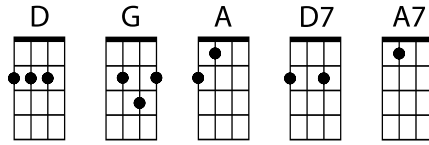

George Hinchliffe's

Ukulele Orchestra of Great Britain

My Boy Lollipop

(Robert Spencer)

GCEA

ADF#B

Verse 1	D	G	A	D	G	A
	D	G	A	D	G	A
Verse 2	D	G	A	D	G	A
	D	G	A	D	D7	
Middle	G	G		D	D7	
	G	G		A7	A7	/ ↗ ↘ :
Last verse	D	G	A	D	G	A
	D	G	A	D	G	A