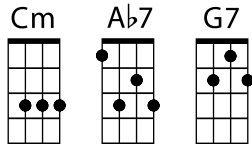

George Hinchliffe's

Ukulele Orchestra of Great Britain

Minnie The Moocher

(Cab Calloway)

GCEA

ADF#B

Intro Cm	Cm	Cm	Cm
Verse Cm	Cm	Ab7	G7 Cm
Cm	Cm	Ab7	G7 Cm
Chorus Cm	Cm	Cm	Cm
Cm	Cm	Cm	Cm :
Outro Cm	Ab7 G7	Cm	