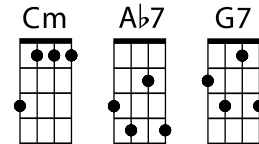

George Hinchliffe's

Ukulele Orchestra of Great Britain

Minnie The Moocher

(Cab Calloway)

GCEA

ADF#B

Intro Cm	Cm	Cm	Cm
Verse Cm	Cm	Ab7	G7 Cm
Cm	Cm	Ab7	G7 Cm
Chorus Cm	Cm	Cm	Cm
Cm	Cm	Cm	Cm :
Outro Cm	Ab7 G7	Cm	