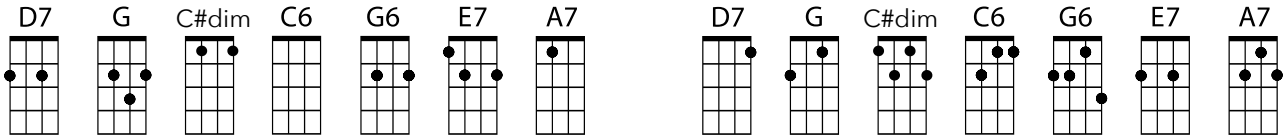

## Wish I Could Shimmy Like My Sister Kate

(Armand J. Piron)

**GCEA**

**ADF#B**

<b>D7</b>		<b>D7</b>		<b>G</b>		<b>G</b>	
<b>D7</b>		<b>D7</b>		<b>G</b>		<b>C#dim G</b>	
<b>D7</b>		<b>D7</b>		<b>G</b>		<b>G</b>	
<b>C6</b>	<b>C#dim</b>	<b>G6</b>	<b>E7</b>	<b>A7</b>	<b>D7</b>	<b>G</b>	

If I could shimmy like my sister Kate  
I'd never be home I'd stay out late  
I get my self as high as a kite  
You know that I would do it for you every night  
All the boys in the neighborhood  
Know that she could shimmy and shimmy good  
Well I may be late but I'll be up to date  
When I can shimmy like my sister Kate