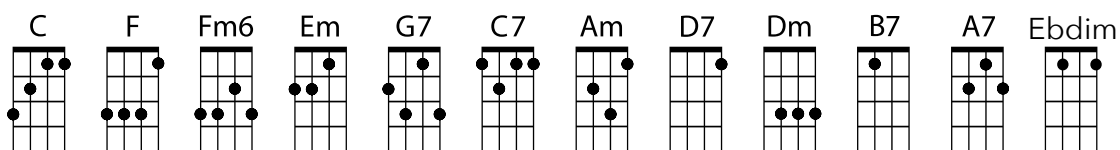

George Hinchliffe's

Ukulele Orchestra of Great Britain

Now is the Hour

GCEA

ADF#B

C	F Fm6	C	C
Em	G7	C	C7
F	Fm6	C	C
Am	D7	Dm	G7 B7
C	F Fm6	C	C
Em	F G7	C	C7
F	D7 Ebdim	C	A7
D7	G7	C	C

Now is the hour for me to say goodbye
 Soon you'll be sailing far across the sea
 While you're away oh please remember me
 When you return you'll find me waiting here