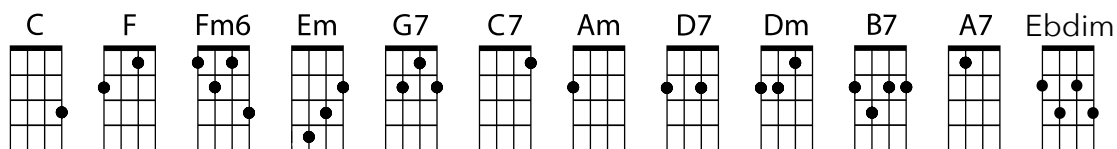

George Hinchliffe's

Ukulele Orchestra of Great Britain

Now is the Hour

GCEA

ADF#B

C	F Fm6	C	C
Em	G7	C	C7
F	Fm6	C	C
Am	D7	Dm	G7 B7
C	F Fm6	C	C
Em	F G7	C	C7
F	D7 Ebdim	C	A7
D7	G7	C	C

Now is the hour for me to say goodbye
 Soon you'll be sailing far across the sea
 While you're away oh please remember me
 When you return you'll find me waiting here