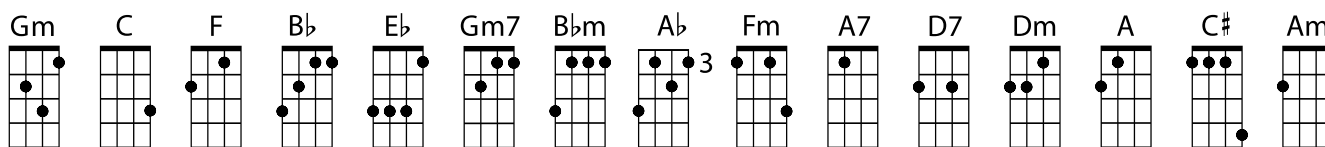

George Hinchliffe's

Ukulele Orchestra of Great Britain

Goodby Yellow Brick Road

(Elton John & Bernie Taupin)

GCEA

ADF#B

Gm	C	F	Bb
Eb	C	F	F
Gm7	C	F	Bb
Eb	C	F	F
Bbm	Eb	Ab	Fm
Bbm	C	/	/
F	A7	Bb	F
D7	Gm7	C	F
Dm	A	Bb	C#
C# / Eb	F Am	Dm F	Bb C
Bbm	Eb	Ab	Fm
Bbm	C	F	F