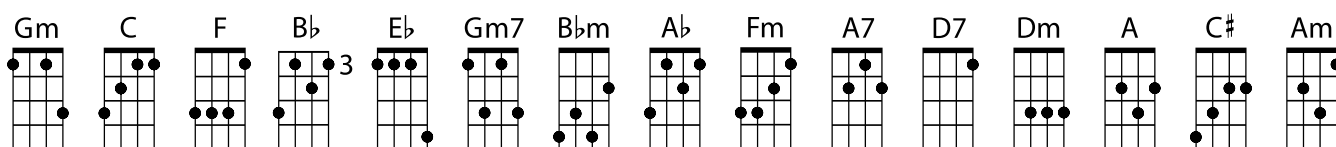

George Hinchliffe's

Ukulele Orchestra of Great Britain

Goodby Yellow Brick Road

(Elton John & Bernie Taupin)

GCEA

ADF#B

Gm	C	F	Bb
Eb	C	F	F
Gm7	C	F	Bb
Eb	C	F	F
Bbm	Eb	Ab	Fm
Bbm	C	/	/
F	A7	Bb	F
D7	Gm7	C	F
Dm	A	Bb	C#
C# / Eb	F Am	Dm F	Bb C
Bbm	Eb	Ab	Fm
Bbm	C	F	F