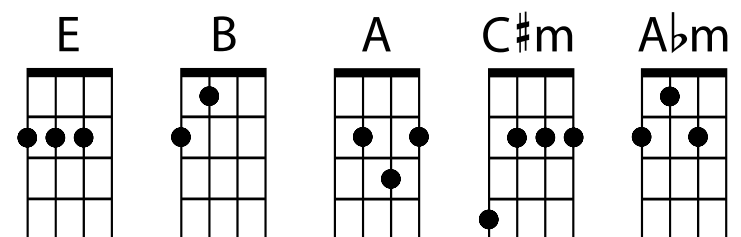

George Hinchliffe's
Ukulele Orchestra of Great Britain

Teenage Dirtbag

(Wheatatus)

GCEA

ADF#B

Intro			
E	B	E	A
Verse			
E	B	E	A
E	B	E	A
E	B	E	A
C#m	A	B	B
C#m	A	B	B
Chorus			
E	A	B	C#m G#m
E	A	B	C#m G#m
E	A	B	C#m G#m
E	A	B	C#m G#m
A B			
Bridge			
E / / A	A	E / / A	A
E / / A	A	C#m G#m	A B