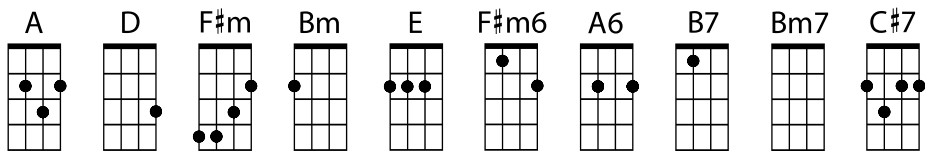

George Hinchliffe's

Ukulele Orchestra of Great Britain

Shiver Me Timbers

(Tom Waits)

GCEA

ADF#B

Verse			
A	D	A	F#m
A	F#m	Bm	E
A	D	A	F#m
A	F#m	Bm E	A
Chorus			
F#m	F#m6	A6	B7
Bm7	Bm7	Bm7	E C#7
F#m	F#m6	A6	B7
Bm7	Bm7	Bm7	E