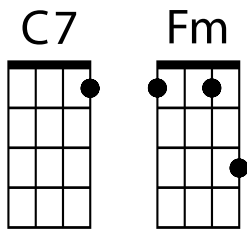

George Hinchliffe's
Ukulele Orchestra of Great Britain

Dy-Na-Mi-Tee
(Miss Dynamite)

GCEA chord windows

ADF#B chord windows

4/4

C7 / / /	C7 / / /	Fm / / /	Fm / / /
-----------------	-----------------	-----------------	-----------------

Repeat throughout

Verse

Chorus

Verse

Chorus

Instrumental

Chorus