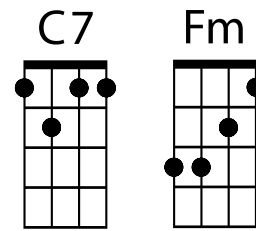

George Hinchliffe's
Ukulele Orchestra of Great Britain

Dy-Na-Mi-Tee
(Miss Dynamite)

GCEA chord windows

ADF#B chord windows

4/4

C7 / / /	C7 / / /	Fm / / /	Fm / / /
-----------------	-----------------	-----------------	-----------------

Repeat throughout

Verse

Chorus

Verse

Chorus

Instrumental

Chorus